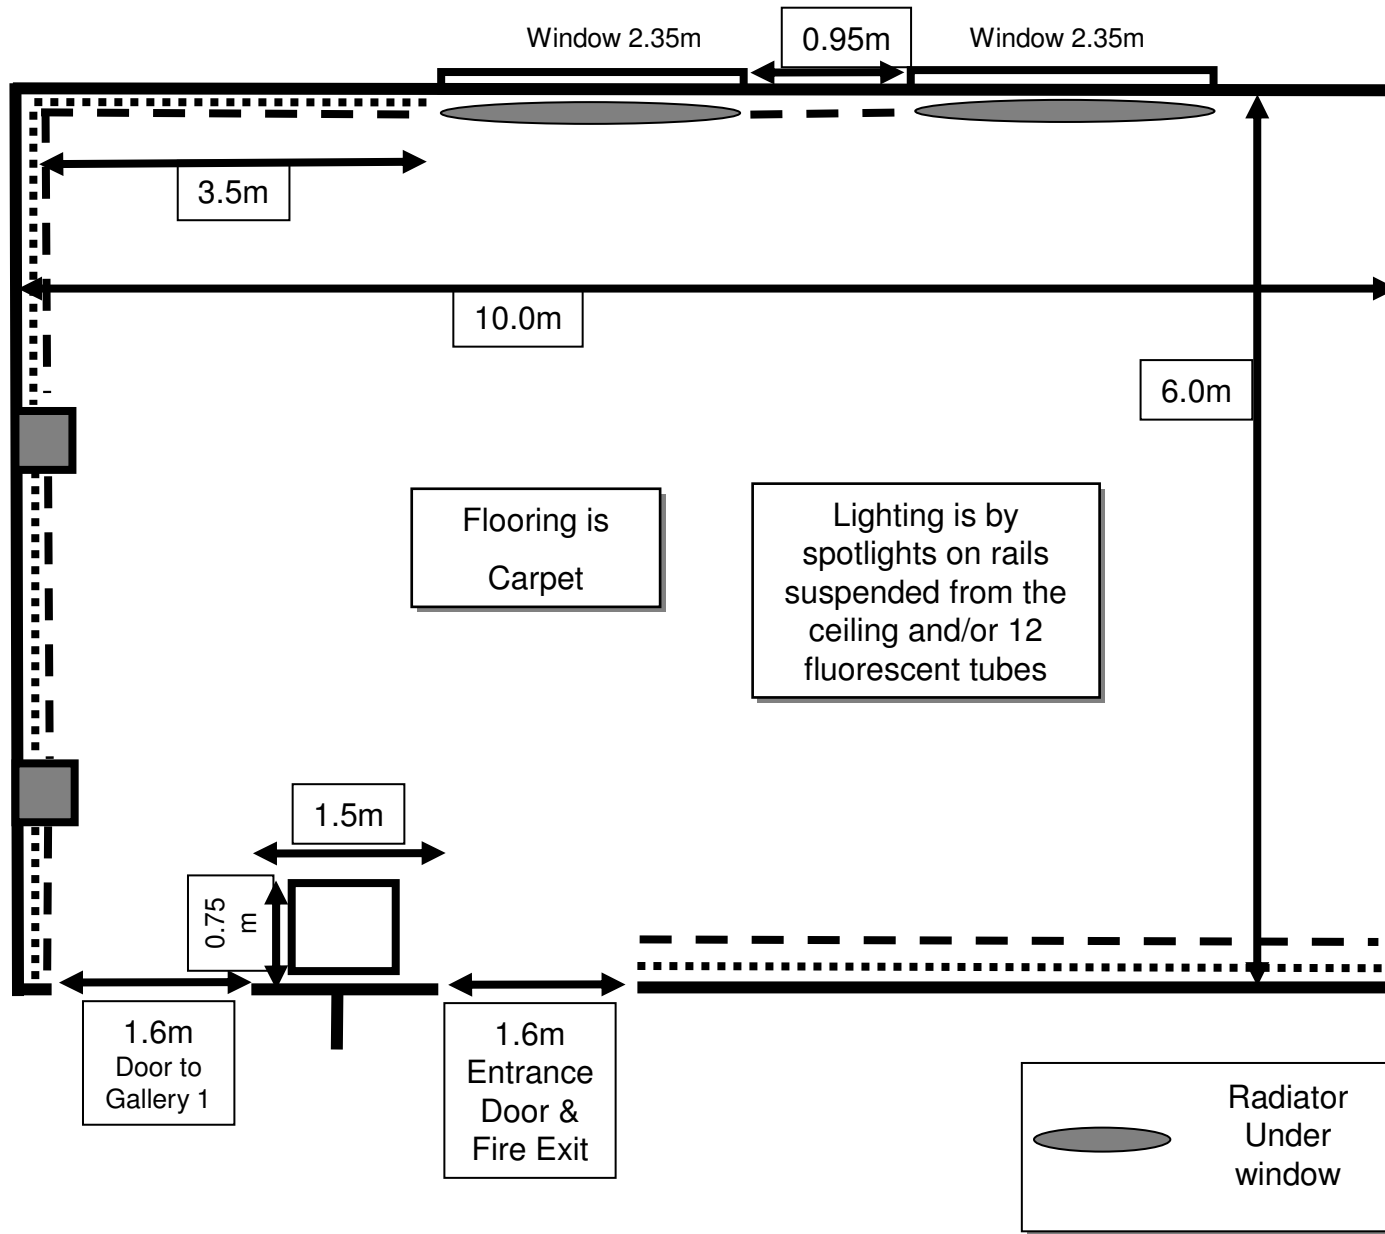

Museum in the Park, Stroud

Gallery 1

Not to Scale

Dimensions in metres

**Museum
in the
Park,
Stroud**

Gallery 2

Not to Scale
Dimensions in
metres

C
u
p
b
o
a
r
d

D
o
o
r
s

a
l
o
n
g

w
h
o
l
e

w
a
l
l

.....
Hanging Rail
System 3.0m from
floor and 0.8m
below ceiling

Pin Board on wall
3.0m high

Radiator
Under
window

Flooring is
Carpet

Lighting is by
spotlights on rails
suspended from the
ceiling and/or 12
fluorescent tubes

3.5m

10.0m

6.0m

1.5m

0.75
m

1.6m
Door to
Gallery 1

1.6m
Entrance
Door &
Fire Exit

Window 2.35m

0.95m

Window 2.35m